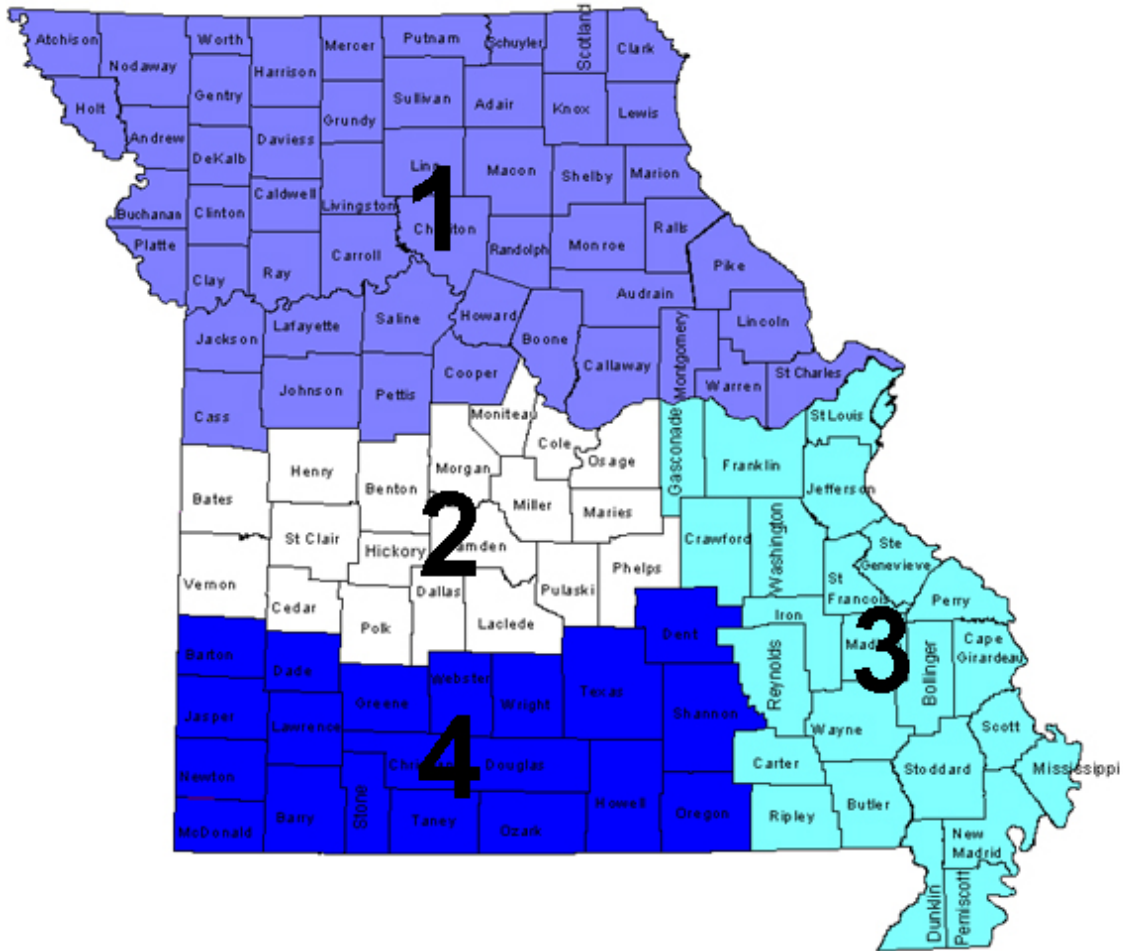

# Missouri Aquaculture Council Districts

## District 1

Adair	Gentry	Montgomery
Andrew	Grundy	Nodaway
Atchison	Harrison	Pettis
Audrain	Holt	Pike
Boone	Howard	Platte
Buchanan	Jackson	Putnam
Caldwell	Johnson	Ralls
Callaway	Knox	Randolph
Carroll	Lafayette	Ray
Cass	Lewis	Saline
Chariton	Lincoln	Schuyler
Clark	Linn	Scotland
Clay	Livingston	Shelby
Clinton	Macon	St. Charles
Cooper	Marion	Sullivan
Daviess	Mercer	Warren
DeKalb	Monroe	Worth

## District 2

Bates
Benton
Camden
Cedar
Cole
Dallas
Henry
Hickory
Laclede
Maries
Miller
Moniteau
Morgan
Osage
Phelps
Polk
Pulaski
St. Clair
Vernon

## District 3

Bollinger	Mississippi
Butler	New Madrid
Cape	Pemiscot
Carter	Perry
Crawford	Reynolds
Dunklin	Ripley
Franklin	Scott
Gasconade	St. Francois
Girardeau	St. Louis
Iron	Ste. Genevieve
Jefferson	Stoddard
Madison	Washington
	Wayne